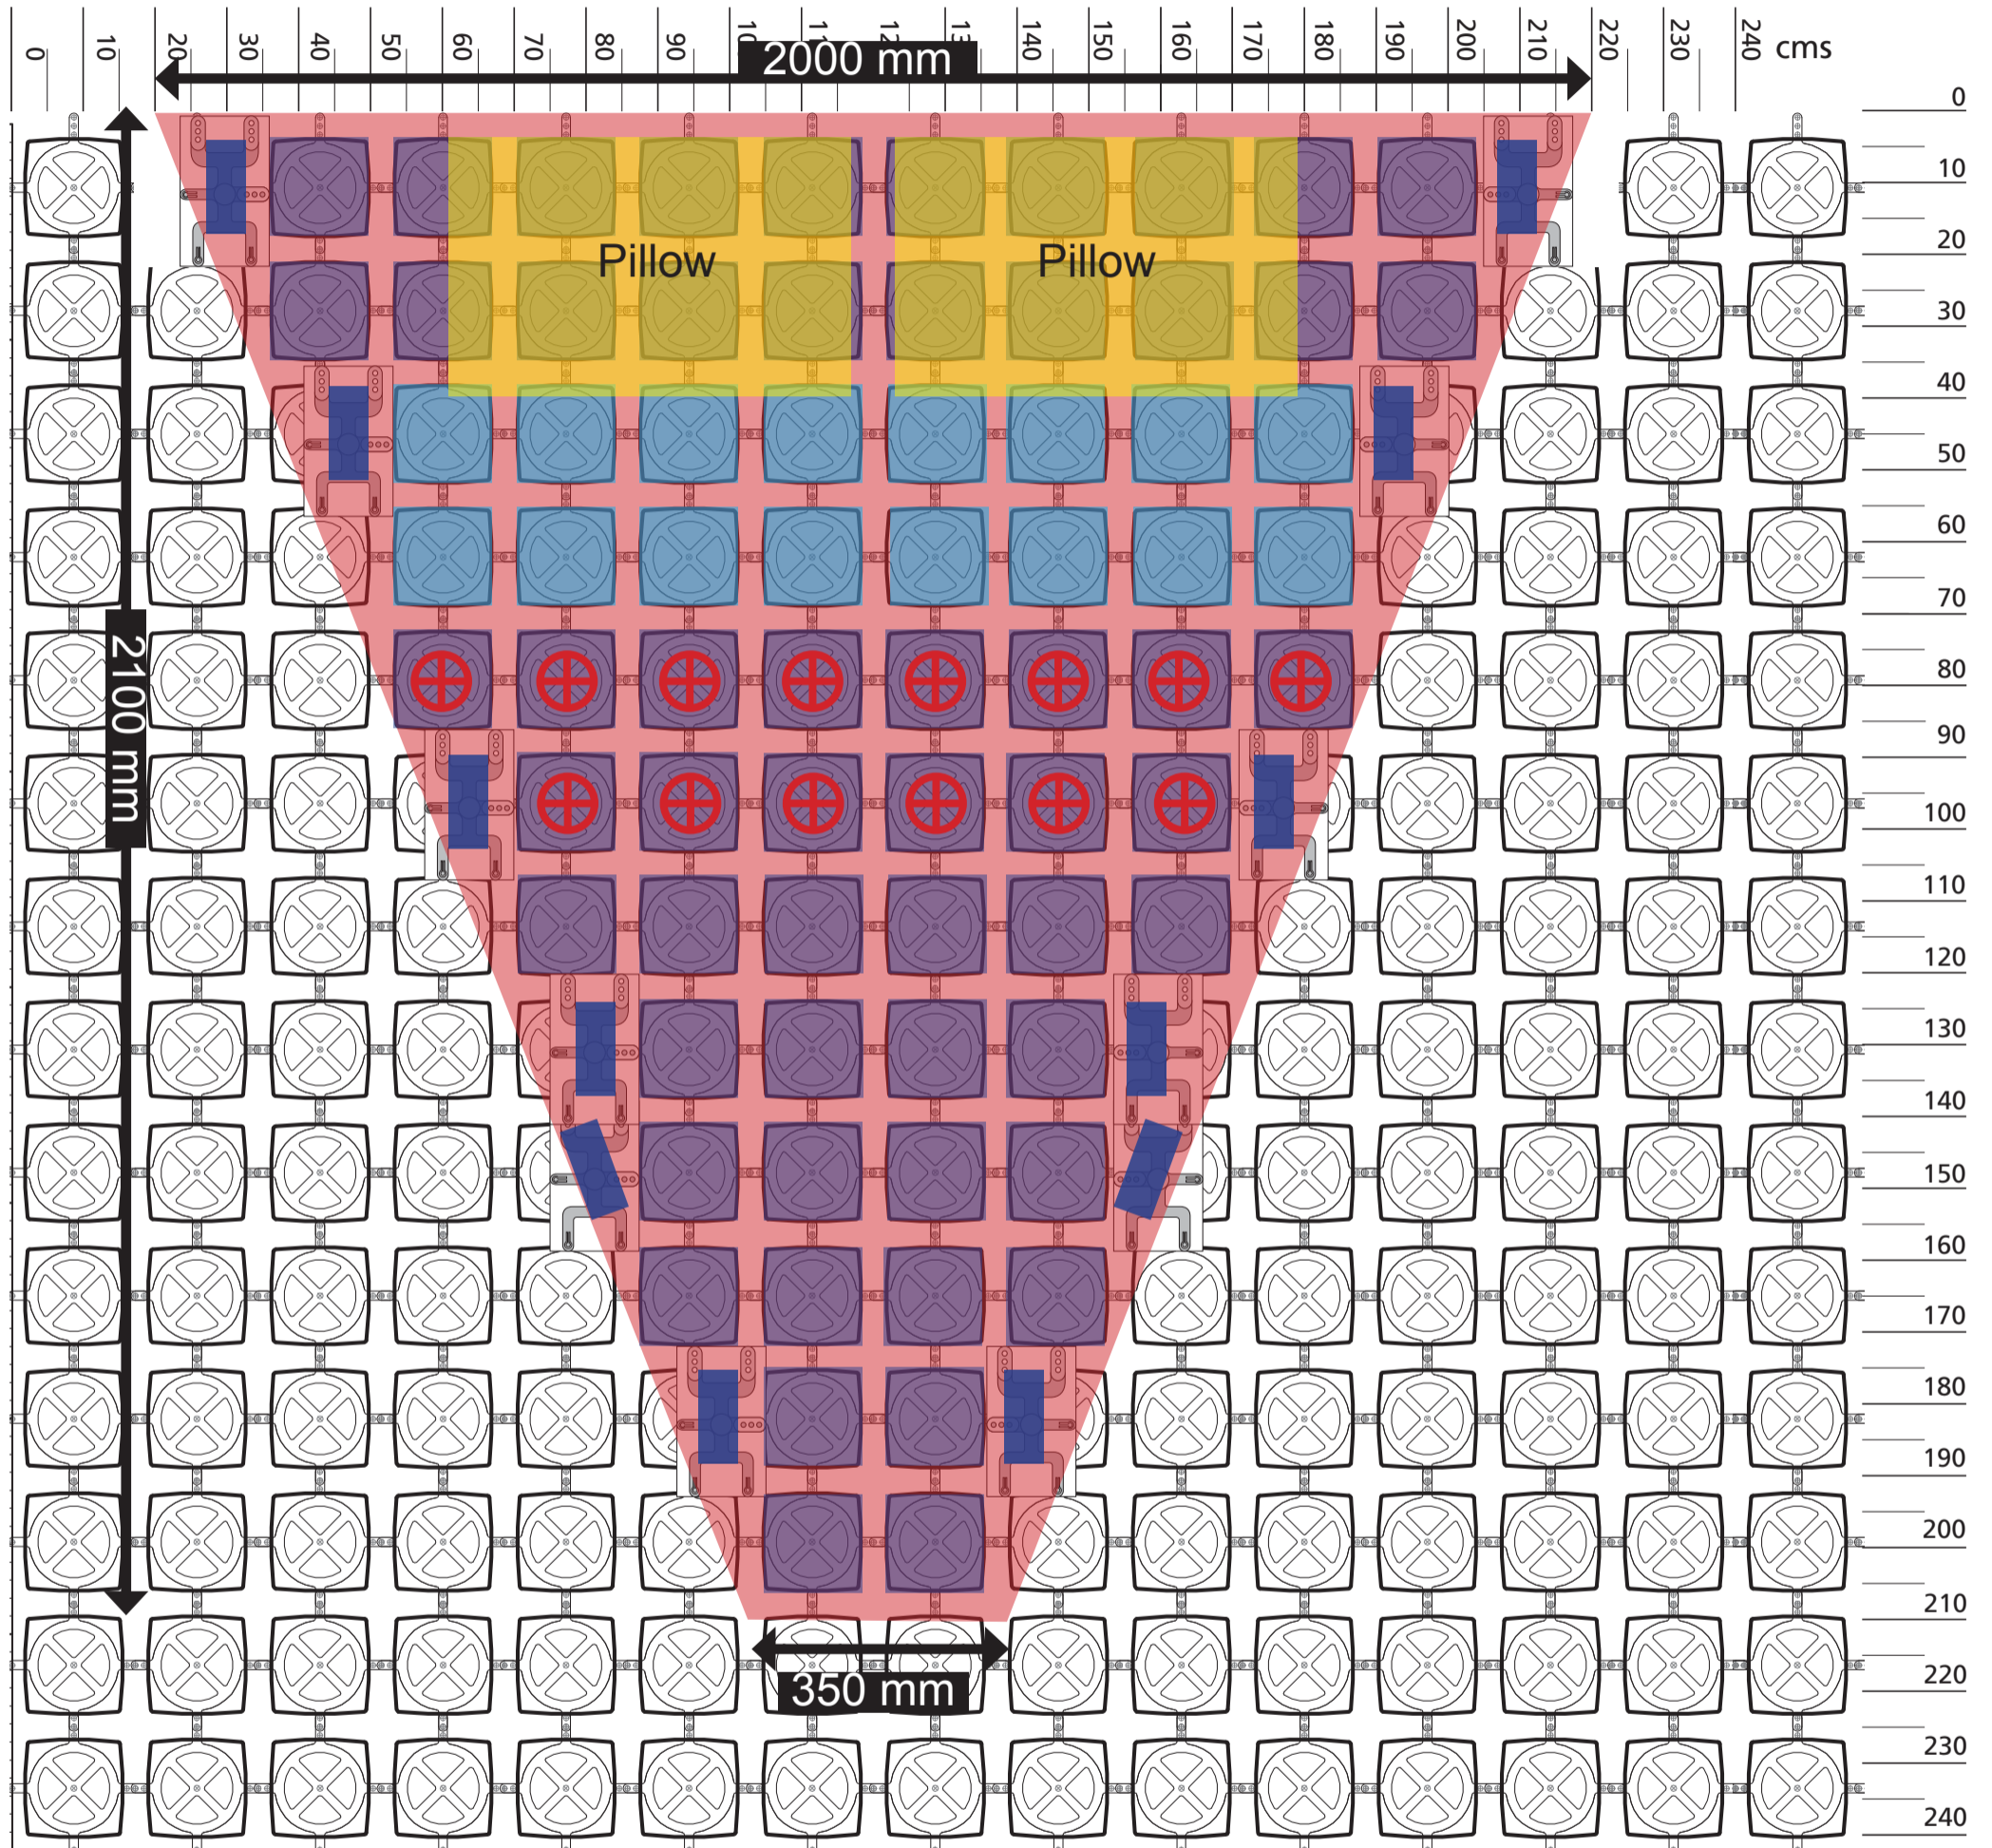

For a perfect night's sleep - anywhere.

Medium setting template.

Scale: 1:10

BERTH AREA
  REGULAR SPRINGS
  1/2 SPRINGS
  SOFT SPRINGS
 + TENSIONERS

**TOTAL UNITS:**  
 72 Bases  
 56 REGULAR SPRINGS  
 16 SOFT SPRINGS  
 12 Half bases  
 12 Half springs  
 14 TENSIONERS